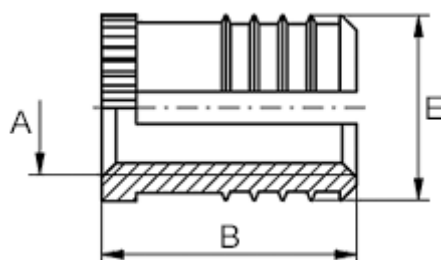

Data Sheet

Article number: 12813000035800
Description: KLEE-coil 813 000 035.800
M3,5 Brass

Measures

Female thread A	= M3,5
Length B	= 6.0
Min distance to edge	= 2.0
Number of cramping feathers	= 3
Outer diameter E	= 5.00
Recommended bore diameter	= 4.8 max + 0.04 conicity